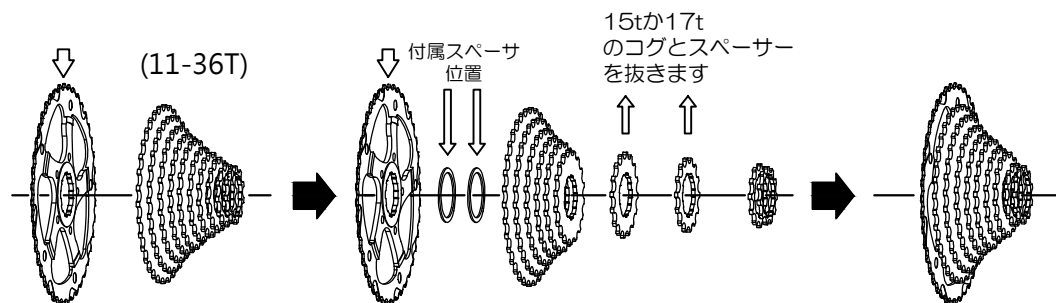

FORMOSA(42T/40T) + 付属SPACER + Sram(11-36T) - 15T / 17T = FORMOSA(11-42T)

FORMOSA(42T/40T) + 付属SPACER + Shimano(11-36T) - 15T / 17T = FORMOSA(11-42T)

	Shimano™ 11-36t cassette	SRAM™ 11-36t cassette
FORMOSA SPROCKET 40T FORMOSA SPROCKET 42T	XTR M980(11-36t)-15 or 17t XT M771-10(11-36t)-15 or 17t SLX HG81-10(11-36t)- 15 or 17t	X5 PG-1030(11-36t)-15 or 17t X7 PG-1050(11-36t)-15 or 17t X9 PG-1080(11-36t)-15 or 17t