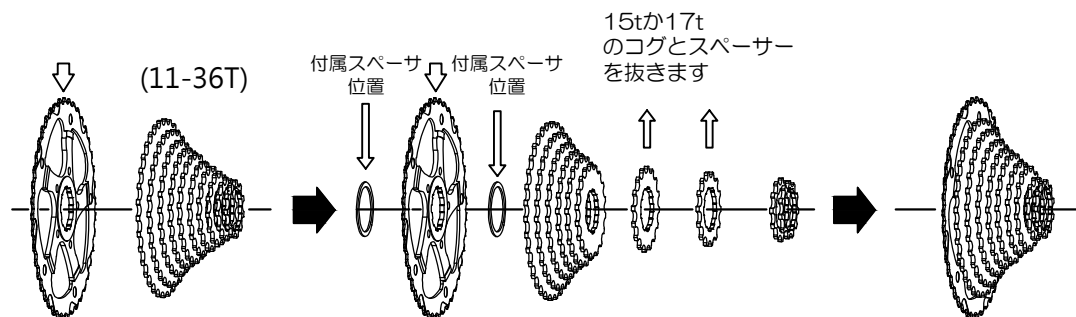

FORMOSA(42T/40T) + 付属SPACER + Sram(11-36T) - 15T / 17T = FORMOSA(11-42T)

FORMOSA(42T/40T) + 付属SPACER + Shimano(11-36T) - 15T / 17T = FORMOSA(11-42T)

	Shimano™ 11-36t cassette	SRAM™ 11-36t cassette
FORMOSA SPROCKET 40T FORMOSA SPROCKET 42T	XTR M980(11-36t)-15 or 17t XT M771-10(11-36t)-15 or 17t SLX HG81-10(11-36t)- 15 or 17t	X5 PG-1030(11-36t)-15 or 17t X7 PG-1050(11-36t)-15 or 17t X9 PG-1080(11-36t)-15 or 17t